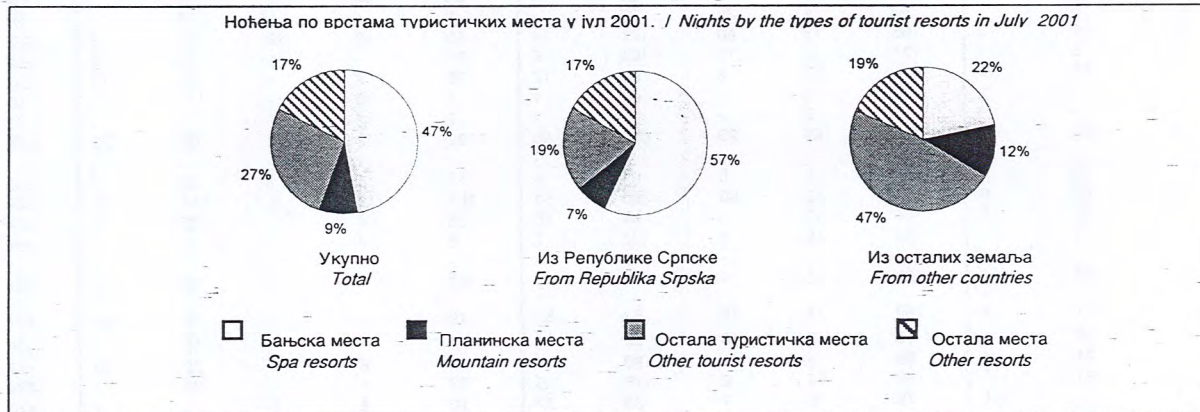

У јулу ове године РС је располагала са капацитетом од 2478 собе, односно 5244 лежаја.

Остварено је 10742 долазака што је у односу на јун мање за 23,5% и 31111 ноћења што је у односу на јун мање за 13,9%.

Data in this report were obtained by Monthly report about tourists and nights (TU-11), provided by hotels, restaurants and other units which provide services of guests accommodation.

The guests books, conducted by the organizations providing accommodation to tourists, are the main source for writing report. This report covers a number of tourist arrivals and nights, but not a number of tourists.

A tourist is any person travelling to a place other than that of his/her usual place of residence and spending at least one night in a hotel, restaurant or some other accommodation establishment, and whose main purpose of visit may be one of the following: holiday, business (congresses, fairs and expositions, missions of international organizations etc.), health, participation in sports etc.

The guests country is determined by nationality from passport or some other travel document.

In July 2001 RS disposed with capacity of 2478 rooms, in fact 5244 beds.

It was realized 10742 arrivals, what is lower for 23,5%, compared to the arrivals realized in June 2001 and 31111 nights, what is lower for 13,9%, compared to June 2001.