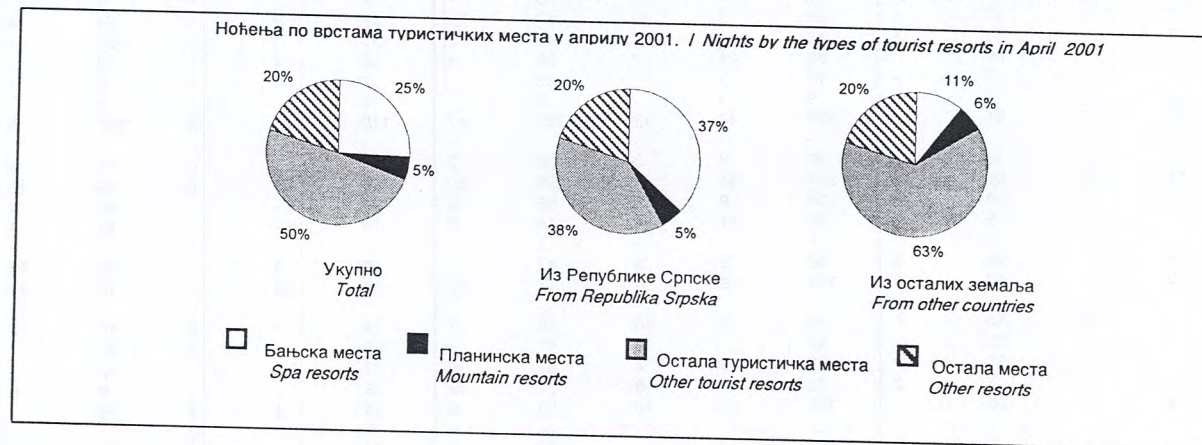

У априлу ове године РС је располагала са капацитетом од 2366 собе, односно 4892 лежаја. Остварено је 9364 долазака што је у односу на март мање за 34,0% и 23068 ноћења што је у односу на март мање за 18,9%.

Data in this report were obtained by Monthly report about tourists and nights (TU-11), provided by hotels, restaurants and other units which provide services of guests accommodation.

The guests books, conducted by the organizations providing accommodation to tourists, are the main source for writing report. This report covers a number of tourist arrivals and nights, but not a number of tourists.

A tourist is any person travelling to a place other than that of his/her usual place of residence and spending at least one night in a hotel, restaurant or some other accommodation establishment, and whose main purpose of visit may be one of the following: holiday, business (congresses, fairs and expositions, missions of international organizations etc.), health, participation in sports etc.

The guests country is determined by nationality from passport or some other travel document.

In April 2001 RS disposed with capacity of 2366 rooms, in fact 4892 beds.

It was realized 9364 arrivals, what is lower for 34,0%, compared to the number of arrivals realized in March 2001 and 23068 nights, what is lower for 18,9%, compared to March 2001.