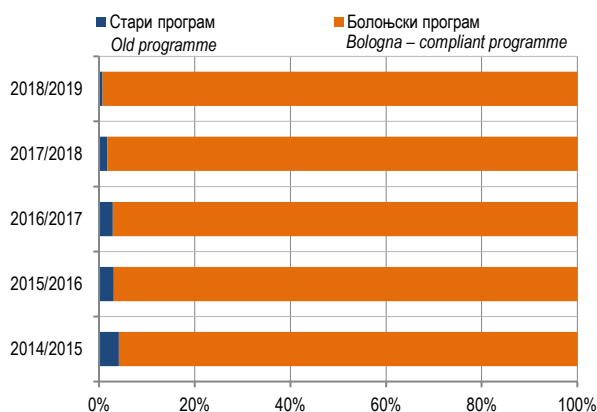

Графикон 2. Уписани студенти према типу студија, школска година 2014/2015 – 2018/2019.
Graph 2. Enrolled students by mode of studying, academic year 2014/2015 – 2018/2019