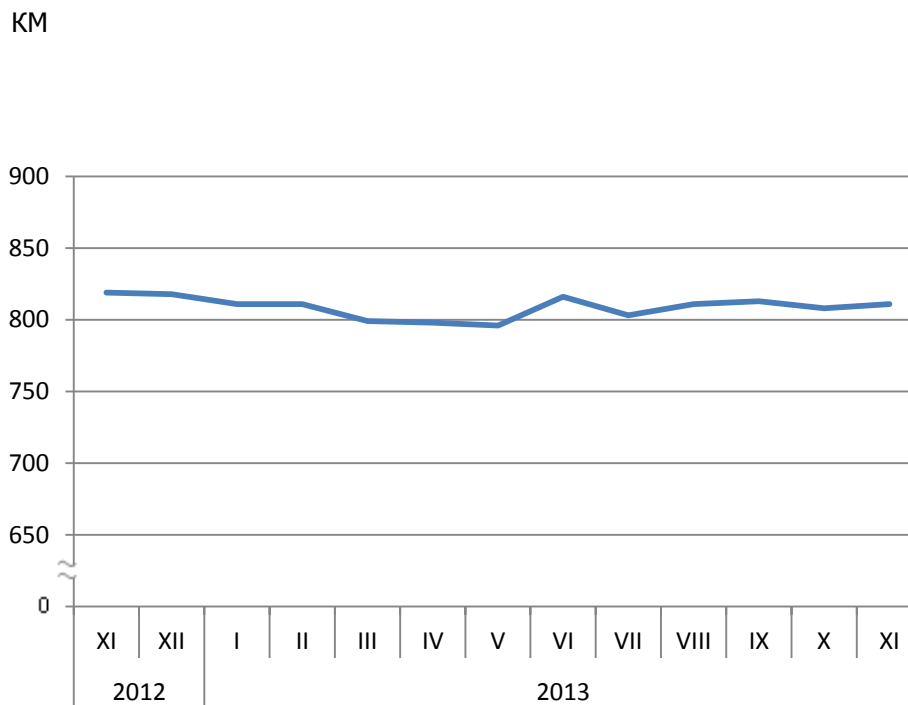

Graph1. Average net wages of employed persons by month