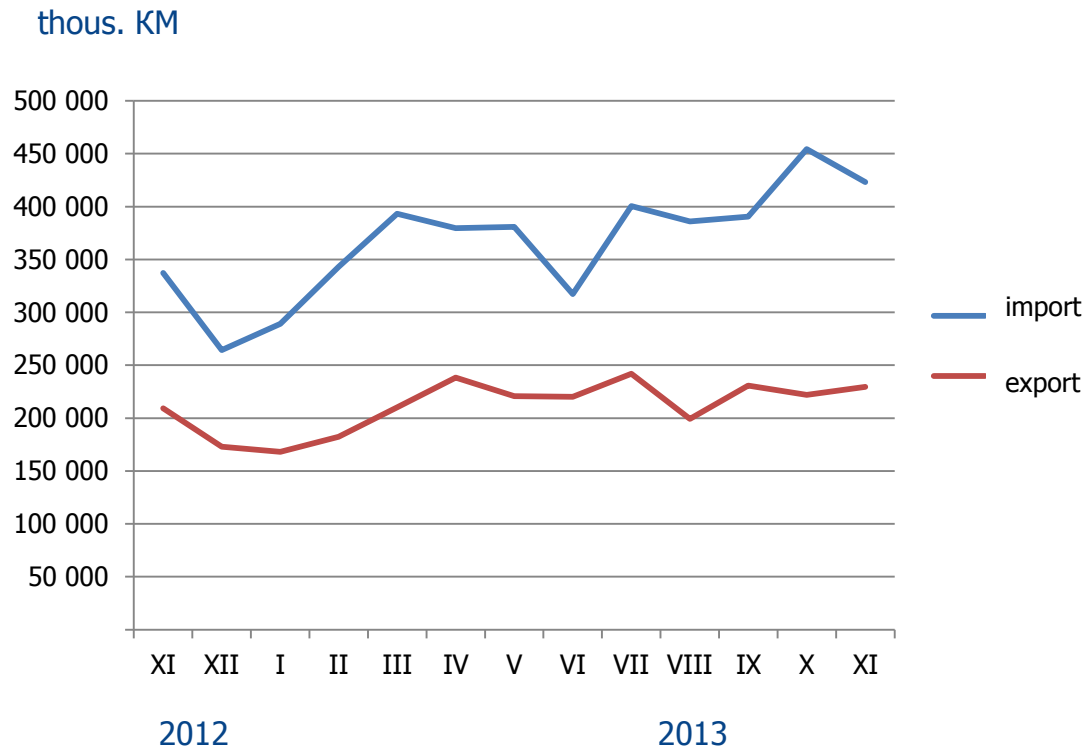

# EMPLOYMENT IN INDUSTRY

- Number of employees in industry **0.6%** higher

## JANUARY– NOVEMBER 2013

Scope of external trade of Republika Srpska **6.5 billion KM**

**EXPORT 2 billion and 364 million KM**

**IMPORT 4 billion and 158 million KM**

- Coverage of import with export **56.8%**
- External trade deficit  
**1 billion and 794 million KM**

Graph 2. Export and import by month