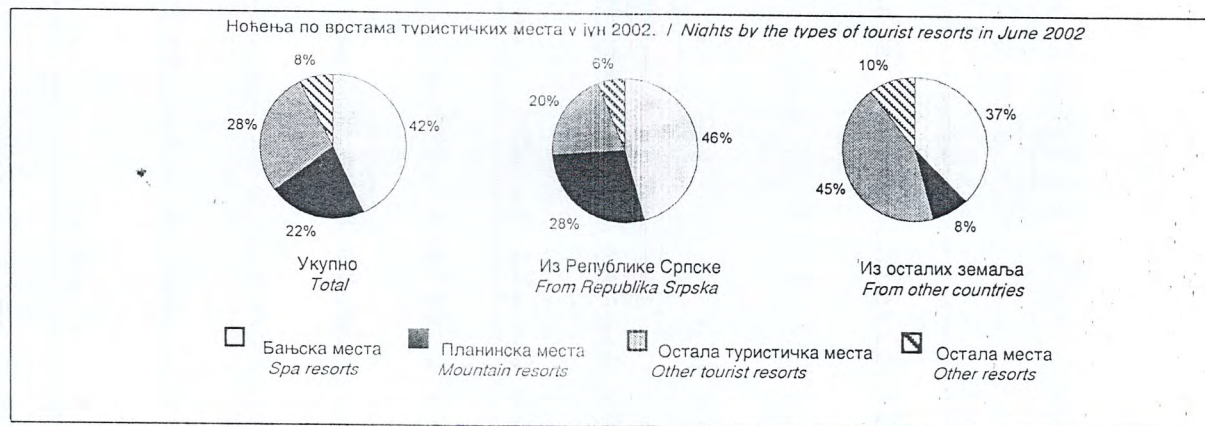

У јуну ове године РС је располагала са капацитетом од 2725 собе, односно 5459 лежаја.

Остварено је 16353 долазака што је у односу на мај више за 8,8% и 37689 ноћења што је у односу на мај више за 15,8%.

Data in this report were obtained by Monthly report about tourists and nights (TU-11), provided by hotels, restaurants and other units which provide services of guests accommodation.

The guests books, conducted by the organizations providing accommodation to tourists, are the main source for writing report. This report covers a number of tourist arrivals and nights, but not a number of tourists.

A tourist is any person travelling to a place other than that of his/her usual place of residence and spending at least one night in a hotel, restaurant or some other accommodation establishment, and whose main purpose of visit may be one of the following: holiday, business (congresses, fairs and expositions, missions of international organizations etc.), health, participation in sports etc.

The guests country is determined by nationality from passport or some other travel document.

In June 2002 RS disposed with capacity of 2725 rooms, in fact 5459 beds.

It was realized 16353 arrivals, what is higher for 8,8%, compared to the arrivals realized in May 2002 and 37689 nights, what is higher for 15,8%, compared to May 2002.