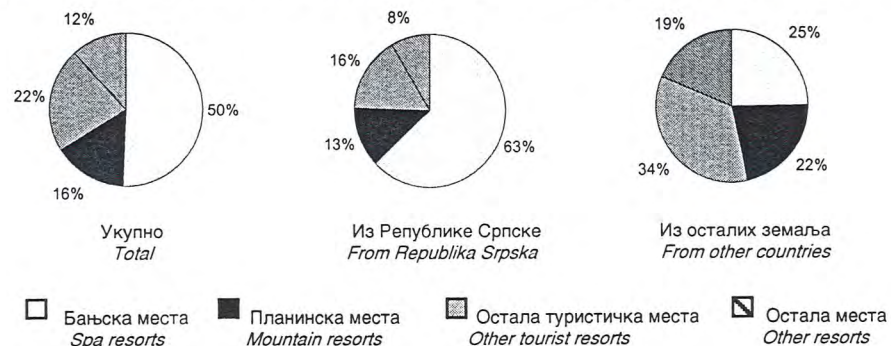

Остварено је 12499 долазака што је у односу на јул мање за 10,1% и 43249 ноћења што је у односу на јул више за 5,0%.

Data in this report were obtained by Monthly report about tourists and nights (TU-11), provided by hotels, restaurants and other units which provide services of guests accommodation.

The guests books, conducted by the organizations providing accommodation to tourists, are the main source for writing report. This report covers a number of tourist arrivals and nights, but not a number of tourists.

A tourist is any person travelling to a place other than that of his/her usual place of residence and spending at least one night in a hotel, restaurant or some other accommodation establishment, and whose main purpose of visit may be one of the following: holiday, business (congresses, fairs and expositions, missions of international organizations etc.), health, participation in sports etc.

The guests country is determined by nationality from passport or some other travel document.

In August 2002 RS disposed with capacity of 2720 rooms, in fact 5425 beds.

It was realized 12499 arrivals, what is lower for 10,1%, compared to the arrivals realized in July 2002 and 43249 nights, what is higher for 5,0%, compared to July 2002.

Ноћења по врстама туристичких места у августу 2002. / *Nights by the types of tourist resorts in August 2002*