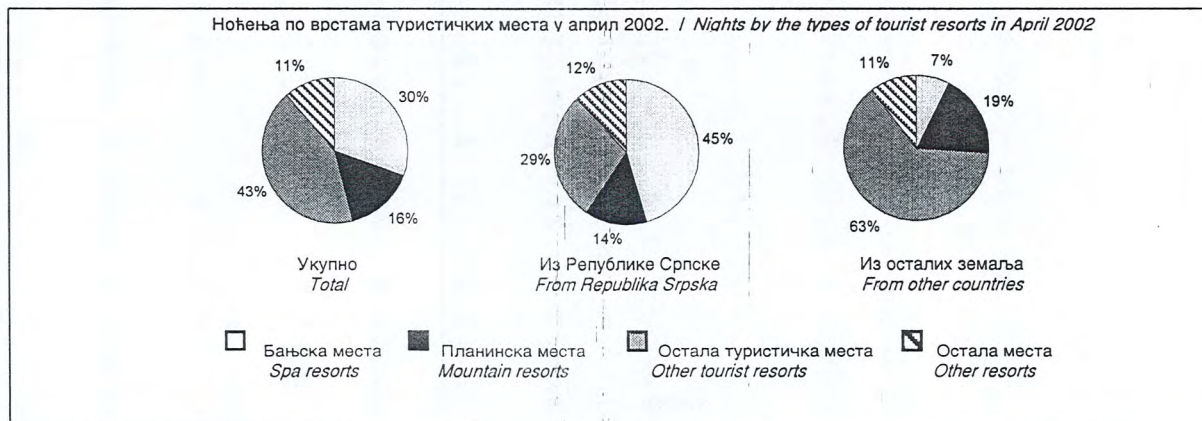

У априлу ове године РС је располагала са капацитетом од 2437 собе, односно 4764 лежаја.

Остварено је 12340 долазака што је у односу на март више за 1,4% и 28635 ноћења што је у односу на март више за 2,4%.

Data in this report were obtained by Monthly report about tourists and nights (TU-11), provided by hotels, restaurants and other units which provide services of guests accommodation.

The guests books, conducted by the organizations providing accommodation to tourists, are the main source for writing report.

This report covers a number of tourist arrivals and nights, but not a number of tourists.

A tourist is any person travelling to a place other than that of his/her usual place of residence and spending at least one night in a hotel, restaurant or some other accommodation establishment, and whose main purpose of visit may be one of the following: holiday, business (congresses, fairs and expositions, missions of international organizations etc.), health, participation in sports etc.

The guests country is determined by nationality from passport or some other travel document.

In April 2002 RS disposed with capacity of 2437 rooms, in fact 4764 beds.

It was realized 12340 arrivals, what is higher for 1,4%, compared to the arrivals realized in March 2002 and 28635 nights, what is higher for 2,4%, compared to March 2002.